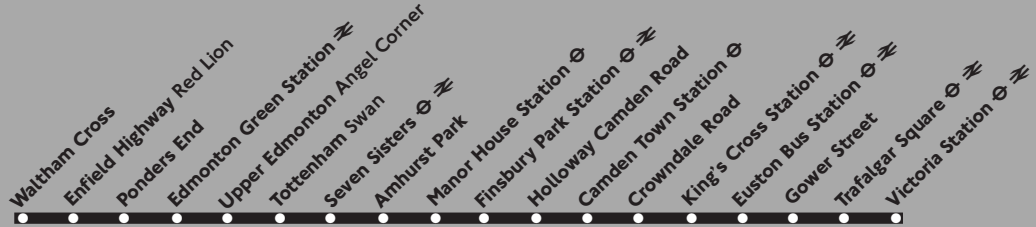

N279

Waltham Cross - Tottenham - Victoria

To stop the bus, always indicate clearly to the driver

Every night

Sunday night/Monday morning to Thursday night/Friday morning

Waltham Cross Bus Station	0020	0050	20	50	0420	0450
Enfield Highway Red Lion	0026	0056	26	56	0426	0456
Ponders End Southbury Road	0030	0100	30	00	0430	0500
Edmonton Green Station	0037	0107	37	07	0437	0507
Upper Edmonton Angel Corner	0040	0110	Then	40	10	0440 0510
Seven Sisters Station	0048	0118	every	48	18	0448 0518
Manor House Station	0055	0125	30 mins	55	25	0455 0525
Finsbury Park Station	0058	0128	at these	58	28	until 0458 0528
Holloway Camden Road	0102	0132	minutes	02	32	0502 0532
Camden Town Station	0107	0137	past each	07	37	0507 0537
King's Cross Station	0112	0142	hour	12	42	0512 0542
Euston Station	0115	0145	15	45	0515	0545
Tottenham Court Road Station	0120	0150	20	50	0520	0550
Trafalgar Square	0124	0154	24	54	0524	0554
Victoria Station Bus Station	0130	0200	30	00	0530	0600